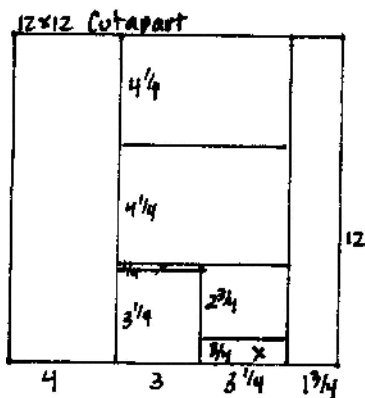

**Flower Matrix Set One**

**Flower Matrix Set Two**

## Butterfly Matrix

1. Cut the 12x12 Stonewash Print and 12x12 Brown Print at 10 and 6.25". Trim the 6.25x12 horizontally at 8.5 and 4.25". Cut the 3.75x12 horizontally at 11.25, 7.5 and 3.75". Trim the 3.25x6.25 horizontally at 3.25".

2. Trim the 12x12 Butter and Red Cutaparts at 10.25 and 4". Cut the 6.25x12 horizontally at 8.5 and 4.25". Trim the 6.25x3.5 horizontally at 3". Place the 3x3.5 piece into the trimmer with the word "Oh" facing right; cut at 3.25". Place the 3.25x3.5 piece into the trimmer with the word "Notes" upside down; cut at 2.75".