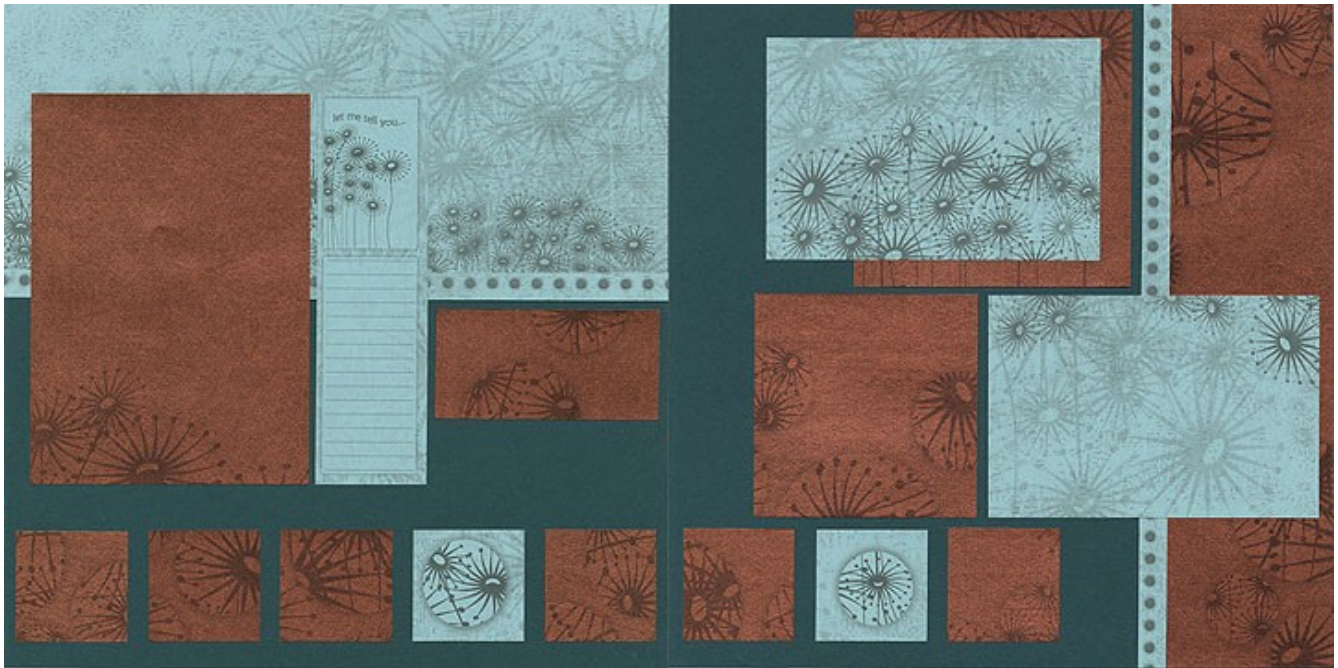

**Flower Matrix Set One**

**Flower Matrix Set Two**

## Butterfly Matrix

1. Cut the 12x12 Stonewash Print and 12x12 Brown Print at 10 and 6.25". Trim the 6.25x12 horizontally at 8.5 and 4.25". Cut the 3.75x12 horizontally at 11.25, 7.5 and 3.75". Trim the 3.25x6.25 horizontally at 3.25".

2. Trim the 12x12 Butter and Red Cutaparts at 10.25 and 4". Cut the 6.25x12 horizontally at 8.5 and 4.25". Trim the 6.25x3.5 horizontally at 3". Place the 3x3.5 piece into the trimmer with the word "Oh" facing right; cut at 3.25". Place the 3.25x3.5 piece into the trimmer with the word "Notes" upside down; cut at 2.75".