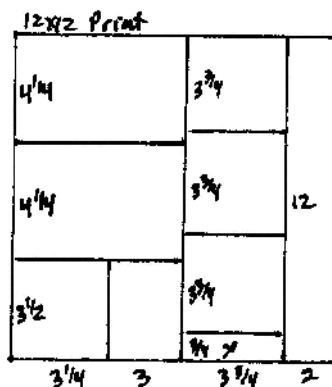

**Flower Matrix Set One**

**Flower Matrix Set Two**

## Butterfly Matrix

1. Cut the 12x12 Stonewash Print and 12x12 Brown Print at 10 and 6.25". Trim the 6.25x12 horizontally at 8.5 and 4.25". Cut the 3.75x12 horizontally at 11.25, 7.5 and 3.75". Trim the 3.25x6.25 horizontally at 3.25".

2. Trim the 12x12 Butter and Red Cutaparts at 10.25 and 4". Cut the 6.25x12 horizontally at 8.5 and 4.25". Trim the 6.25x3.5 horizontally at 3". Place the 3x3.5 piece into the trimmer with the word "Oh" facing right; cut at 3.25". Place the 3.25x3.5 piece into the trimmer with the word "Notes" upside down; cut at 2.75".