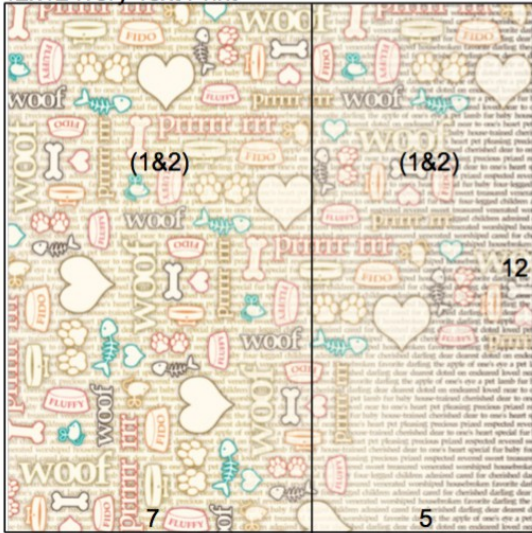

RB = Right Base Page

Preparation:

Trim the Ivory Printed Cutaparts into sections as indicated by the artwork.

If you do not have an item to complete the layout as shown, simply omit or substitute the item.

Two Ivory cutaparts can be used as art panels for optional greeting cards.

Paper Trimming Instructions

12x12 Ivory Text Print

12x12 Ivory Cat Print

1. Place one 12x12 Ivory Text Print right side up into the trimmer; cut at 7".

4. Cut one 12x12 Brown Plain at 10.75, 9.5, 8.25, 7, 5.75 and 3.25". Trim the 3.25x12 horizontally at 11.25, 9, 6.75, 4.5 and 2.25". Cut the 2.5x12 horizontally at 11, 8.25, 5.5 and 2.75".

Layout 1 & 2

- (2) 12x12 Pink Plains (LB & RB)
- 7x12 Ivory Text Print
- 5x12 Ivory Text Print
- (3) 4x6 Brown Plains
- (2) 1.25x12 Brown Plains
- 2.25x3.25 Brown Plain
- (2) 4.25x6.25 Pink Photo Mats
- Ivory Cutaparts
- Brown Chiffon Ribbon
- (4) Wood Buttons