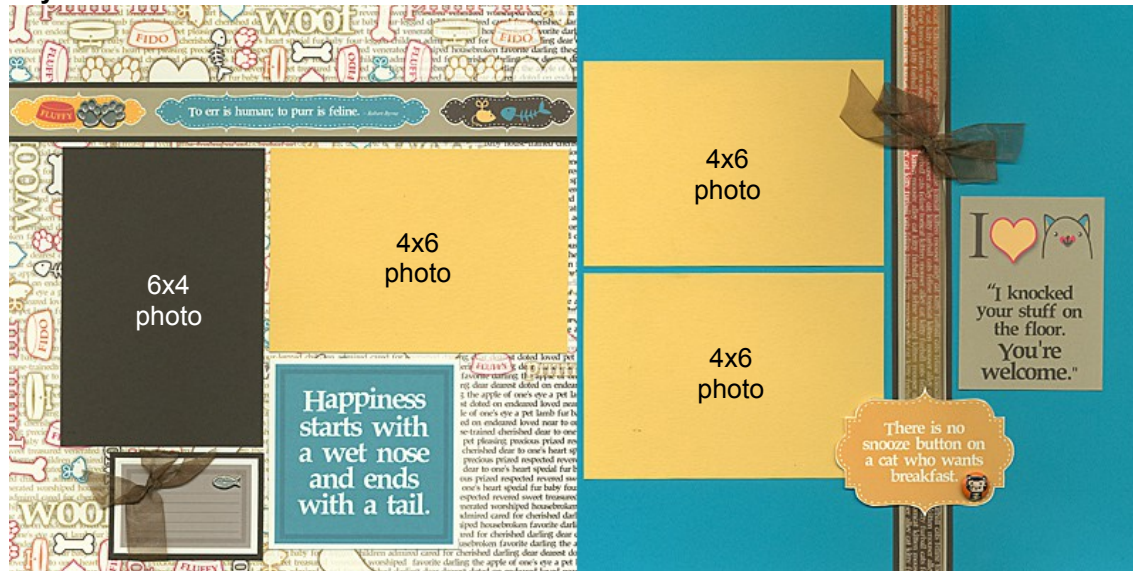

4. Cut one 12x12 Brown Plain at 10.75, 9.5, 8.25, 7, 5.75 and 3.25". Trim the 3.25x12 horizontally at 11.25, 9, 6.75, 4.5 and 2.25". Cut the 2.5x12 horizontally at 11, 8.25, 5.5 and 2.75".

Layout 1 & 2

- (2) 12x12 Pink Plains (LB & RB)
- 7x12 Ivory Text Print
- 5x12 Ivory Text Print
- (3) 4x6 Brown Plains
- (2) 1.25x12 Brown Plains
- 2.25x3.25 Brown Plain
- (2) 4.25x6.25 Pink Photo Mats
- Ivory Cutaparts
- Brown Chiffon Ribbon
- (4) Wood Buttons

Layout 3 & 4

- 12x12 Aqua Plain (LB)
- 12x12 Ivory Cat Print (RB)
- 3x12 Ivory Cat Print
- 1.25x12 Brown Plain
- (2) 2.25x3.25 Brown Plains
- (2) 4.25x6.25 Aqua Photo Mats
- (2) 4.25x6.25 Brown Photo Mats
- Ivory Cutaparts
- 4x4 Ivory Cutapart: "Great Language" (Plain Side)
- Yellow Grosgrain Ribbon
- Silver Cat and Heart Charms

Layout 5 & 6

- 12x12 Ivory Text Print (LB)
- 12x12 Aqua Plain (RB)
- (2) 1.25x12 Brown Plains
- 2.25x3.25 Brown Plain
- (3) 4.25x6.25 Yellow Photo Mats
- 4.25x6.25 Brown Photo Mat
- Ivory Cutaparts
- Brown Chiffon Ribbon
- (2) Paw Print Brads
- Fishbone Brad
- Wood Button