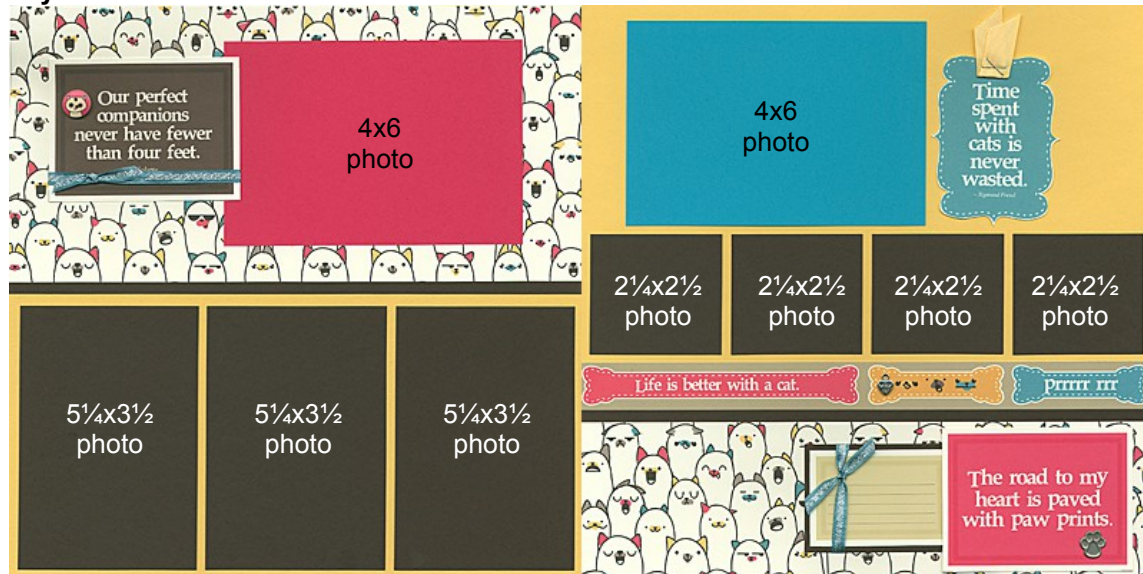

Layout 7 & 8

- (2) 12x12 Yellow Plains (LB & RB)
- 5.75x12 Ivory Cat Print
- 3.25x12 Ivory Cat Print
- (3) 3.75x5.5 Brown Plains
- (2) .25x12 Brown Plains
- (4) 2.5x2.75 Brown Plains
- 2.25x3.25 Brown Plain
- 4.25x6.25 Aqua Photo Mat
- 4.25x6.25 Pink Photo Mat
- Ivory Cutaparts
- Blue/Silver Ribbon
- Yellow Grosgrain Ribbon
- Wood Button
- Paw Print Brad
- Silver Heart Charm