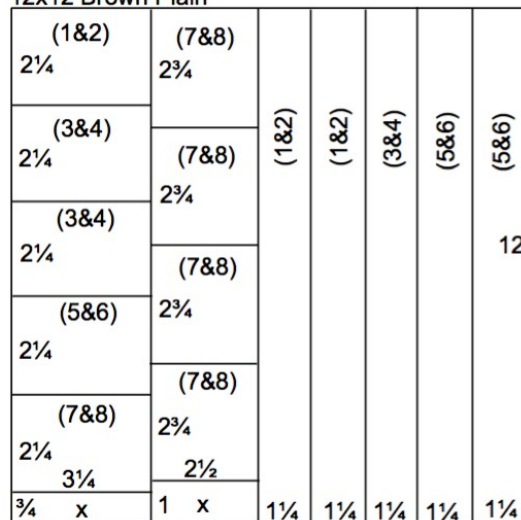

Two Ivory cutaparts can be used as art panels for optional greeting cards.

Paper Trimming Instructions

12x12 Ivory Text Print

12x12 Ivory Cat Print

1. Place one 12x12 Ivory Text Print right side up into the trimmer; cut at 7".

2. Place one 12x12 Ivory Cat Print into the trimmer as shown in the diagram; trim at 9 and 5.75".

12x12 Brown Plain

12x12 Brown Plain

3. Trim one 12x12 Brown Plain at 11.75, 11.5 and 6". Cut the 6x12 horizontally at 8 and 4". Trim the 5.5x12 horizontally at 11.25, 7.5 and 3.75".

4. Cut one 12x12 Brown Plain at 10.75, 9.5, 8.25, 7, 5.75 and 3.25". Trim the 3.25x12 horizontally at 11.25, 9, 6.75, 4.5 and 2.25". Cut the 2.5x12 horizontally at 11, 8.25, 5.5 and 2.75".

Layout 1 & 2