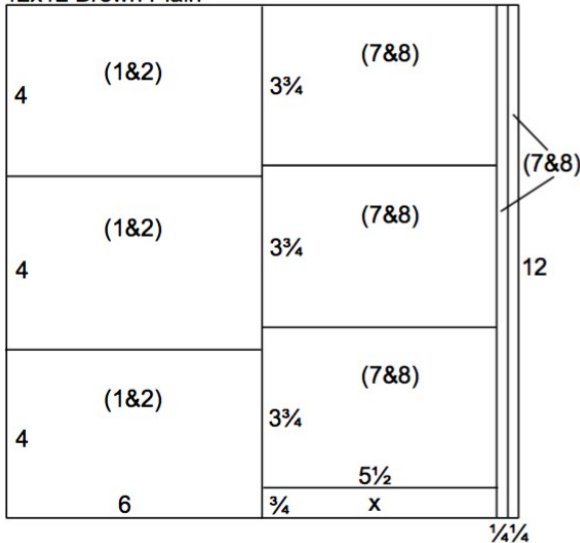

RB = Right Base Page

Preparation:

Trim the Ivory Printed Cutaparts into sections as indicated by the artwork.

If you do not have an item to complete the layout as shown, simply omit or substitute the item.

Two Ivory cutaparts can be used as art panels for optional greeting cards.

Paper Trimming Instructions

12x12 Ivory Text Print

12x12 Ivory Cat Print

1. Place one 12x12 Ivory Text Print right side up into the trimmer; cut at 7".

2. Place one 12x12 Ivory Cat Print into the trimmer as shown in the diagram; trim at 9 and 5.75".

12x12 Brown Plain

12x12 Brown Plain

3. Trim one 12x12 Brown Plain at 11.75, 11.5 and 6". Cut the 6x12 horizontally at 8 and 4". Trim the 5.5x12 horizontally at 11.25, 7.5 and 3.75".

4. Cut one 12x12 Brown Plain at 10.75, 9.5, 8.25, 7, 5.75 and 3.25". Trim the 3.25x12 horizontally at 11.25, 9, 6.75, 4.5 and 2.25". Cut the 2.5x12 horizontally at 11, 8.25, 5.5 and 2.75".

Layout 1 & 2