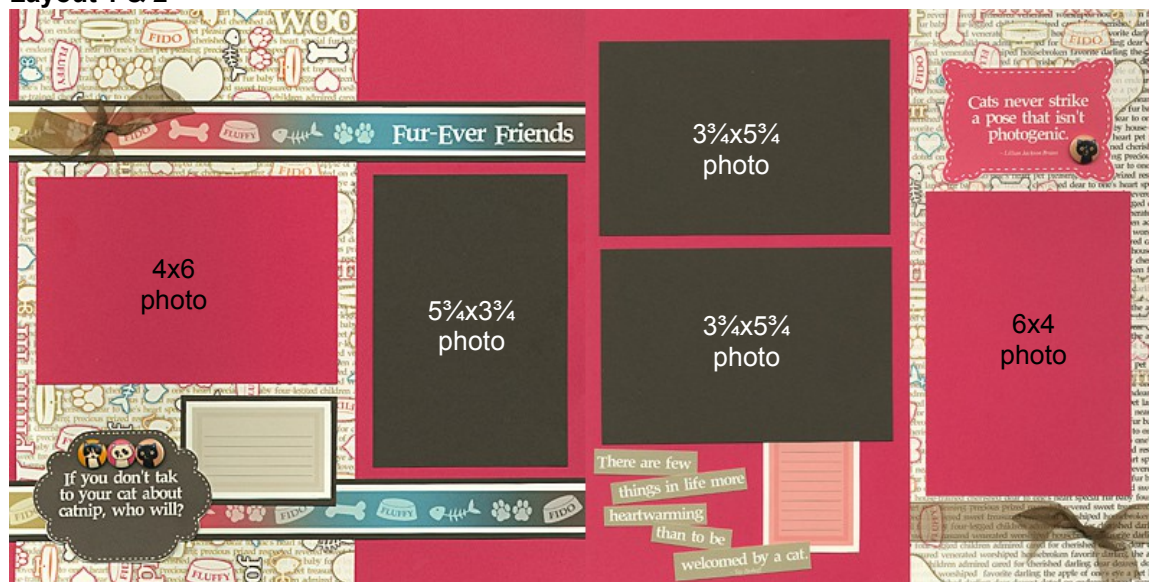

Two Ivory cutaparts can be used as art panels for optional greeting cards.

Paper Trimming Instructions

12x12 Ivory Text Print

12x12 Ivory Cat Print

1. Place one 12x12 Ivory Text Print right side up into the trimmer; cut at 7".

2. Place one 12x12 Ivory Cat Print into the trimmer as shown in the diagram; trim at 9 and 5.75".

12x12 Brown Plain

12x12 Brown Plain

3. Trim one 12x12 Brown Plain at 11.75, 11.5 and 6". Cut the 6x12 horizontally at 8 and 4". Trim the 5.5x12 horizontally at 11.25, 7.5 and 3.75".

4. Cut one 12x12 Brown Plain at 10.75, 9.5, 8.25, 7, 5.75 and 3.25". Trim the 3.25x12 horizontally at 11.25, 9, 6.75, 4.5 and 2.25". Cut the 2.5x12 horizontally at 11, 8.25, 5.5 and 2.75".

Layout 1 & 2

- (2) 12x12 Pink Plains (LB & RB)
- 7x12 Ivory Text Print
- 5x12 Ivory Text Print
- (3) 4x6 Brown Plains
- (2) 1.25x12 Brown Plains
- 2.25x3.25 Brown Plain
- (2) 4.25x6.25 Pink Photo Mats
- Ivory Cutaparts
- Brown Chiffon Ribbon
- (4) Wood Buttons