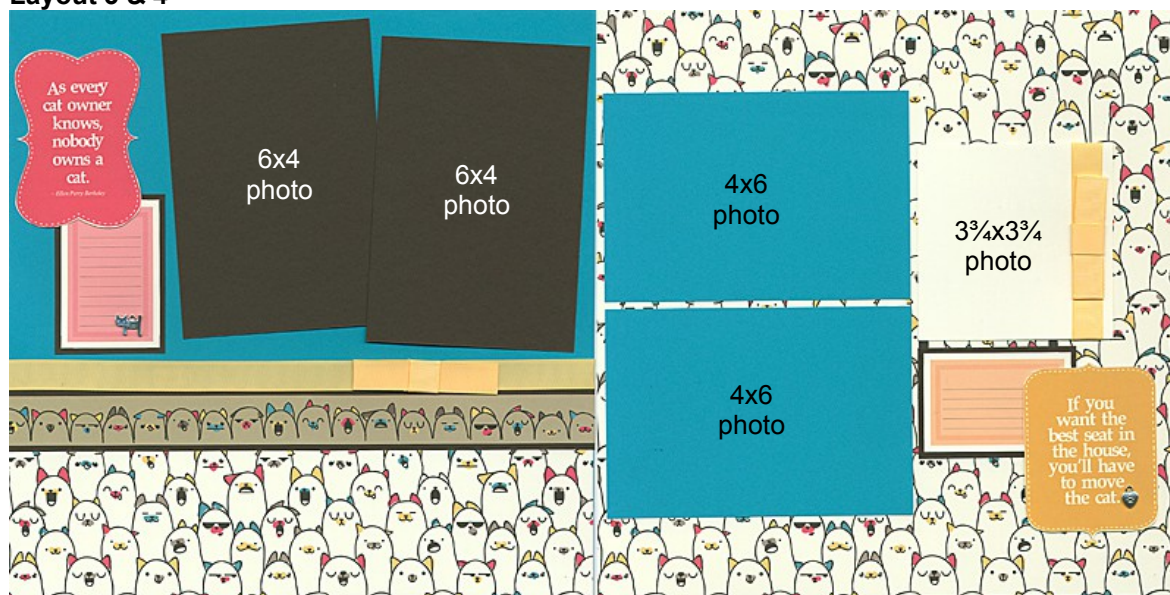

Two Ivory cutaparts can be used as art panels for optional greeting cards.

Paper Trimming Instructions

12x12 Ivory Text Print

12x12 Ivory Cat Print

1. Place one 12x12 Ivory Text Print right side up into the trimmer; cut at 7".

4. Cut one 12x12 Brown Plain at 10.75, 9.5, 8.25, 7, 5.75 and 3.25". Trim the 3.25x12 horizontally at 11.25, 9, 6.75, 4.5 and 2.25". Cut the 2.5x12 horizontally at 11, 8.25, 5.5 and 2.75".

Layout 1 & 2

- (2) 12x12 Pink Plains (LB & RB)
- 7x12 Ivory Text Print
- 5x12 Ivory Text Print
- (3) 4x6 Brown Plains
- (2) 1.25x12 Brown Plains
- 2.25x3.25 Brown Plain
- (2) 4.25x6.25 Pink Photo Mats
- Ivory Cutaparts
- Brown Chiffon Ribbon
- (4) Wood Buttons

Layout 3 & 4

- 12x12 Aqua Plain (LB)
- 12x12 Ivory Cat Print (RB)
- 3x12 Ivory Cat Print
- 1.25x12 Brown Plain
- (2) 2.25x3.25 Brown Plains
- (2) 4.25x6.25 Aqua Photo Mats
- (2) 4.25x6.25 Brown Photo Mats
- Ivory Cutaparts
- 4x4 Ivory Cutapart: "Great Language" (Plain Side)
- Yellow Grosgrain Ribbon
- Silver Cat and Heart Charms