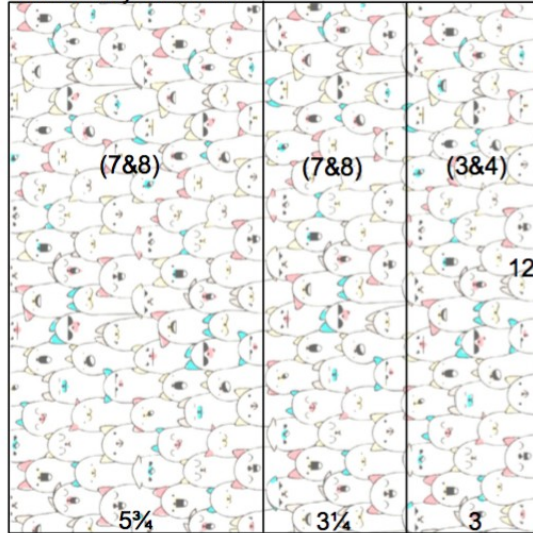

RB = Right Base Page

Preparation:

Trim the Ivory Printed Cutaparts into sections as indicated by the artwork.

If you do not have an item to complete the layout as shown, simply omit or substitute the item.

Two Ivory cutaparts can be used as art panels for optional greeting cards.

Paper Trimming Instructions

12x12 Ivory Text Print

12x12 Ivory Cat Print

1. Place one 12x12 Ivory Text Print right side up into the trimmer; cut at 7".

2. Place one 12x12 Ivory Cat Print into the trimmer as shown in the diagram; trim at 9 and 5.75".

12x12 Brown Plain

12x12 Brown Plain

3. Trim one 12x12 Brown Plain at 11.75, 11.5 and 6". Cut the 6x12 horizontally at 8 and 4". Trim the 5.5x12 horizontally at 11.25, 7.5 and 3.75".

4. Cut one 12x12 Brown Plain at 10.75, 9.5, 8.25, 7, 5.75 and 3.25". Trim the 3.25x12 horizontally at 11.25, 9, 6.75, 4.5 and 2.25". Cut the 2.5x12 horizontally at 11, 8.25, 5.5 and 2.75".

Layout 1 & 2