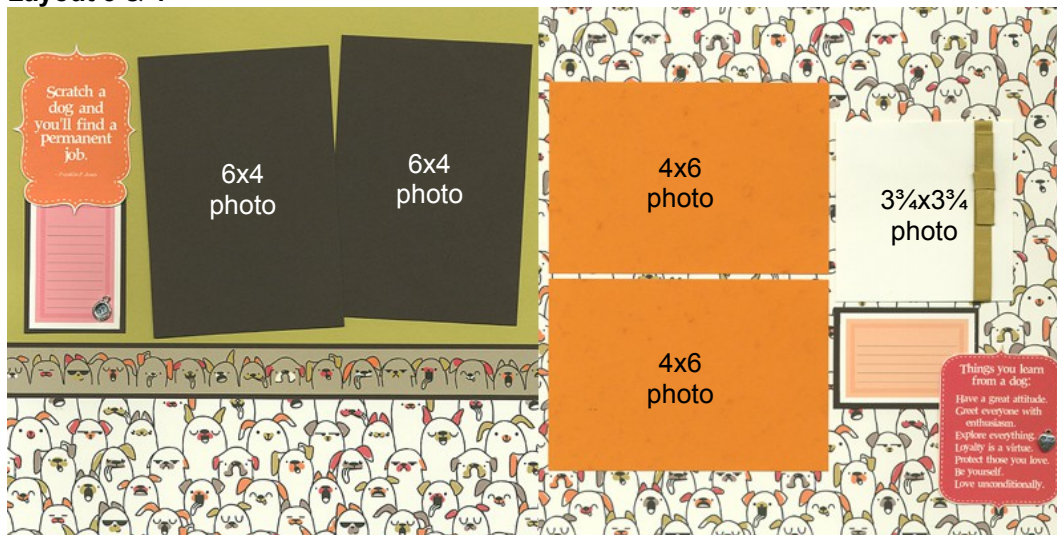

Layout 3 & 4

- 12x12 Green Plain (LB)
- 12x12 Ivory Dog Print (RB)
- 3x12 Ivory Dog Print
- 1.25x12 Brown Plain
- (2) 2.25x3.25 Brown Plains
- (2) 4.25x6.25 Orange Photo Mats
- (2) 4.25x6.25 Brown Photo Mats
- Ivory Cutaparts
- 4x4 Ivory Cutapart: "Great Language" (Plain Side)
- Green Grosgrain Ribbon
- Silver Dog Bowl and Heart Charms