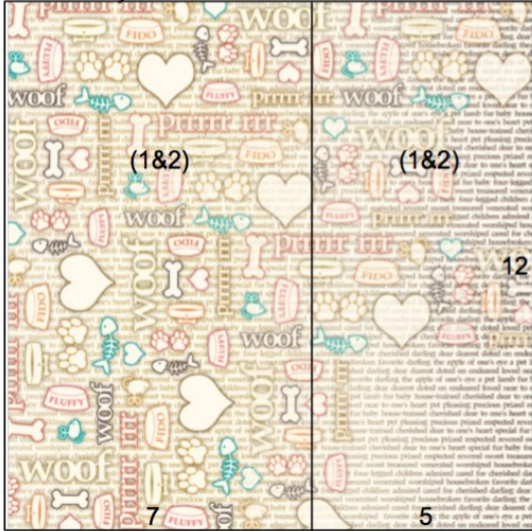

RB = Right Base Page

Preparation:

Trim the Ivory Printed Cutaparts into sections as indicated by the artwork.

If you do not have an item to complete the layout as shown, simply omit or substitute the item.

Two Ivory cutaparts can be used as art panels for optional greeting cards.

Paper Trimming Instructions

12x12 Ivory Text Print

12x12 Ivory Dog Print

1. Place one 12x12 Ivory Text Print right side up into the trimmer; cut at 7”.

4. Cut one 12x12 Brown Plain at 10.75, 9.5, 8.25, 7, 5.75 and 3.25”. Trim the 3.25x12 horizontally at 11.25, 9, 6.75, 4.5 and 2.25”. Cut the 2.5x12 horizontally at 11, 8.25, 5.5 and 2.75”.

Layout 1 & 2

Layout 7 & 8

- (2) 12x12 Orange Plains (LB & RB)
- 5.75x12 Ivory Dog Print
- 3.25x12 Ivory Dog Print
- (3) 3.75x5.5 Brown Plains
- (2) .25x12 Brown Plains
- (4) 2.5x2.75 Brown Plains
- 2.25x3.25 Brown Plain
- 4.25x6.25 Orange Photo Mat
- 4.25x6.25 Green Photo Mat
- Ivory Cutaparts
- Multi-colored fiber
- Green Grosgrain Ribbon
- Paw Print and Dog Bone Brads
- Silver Heart Charm