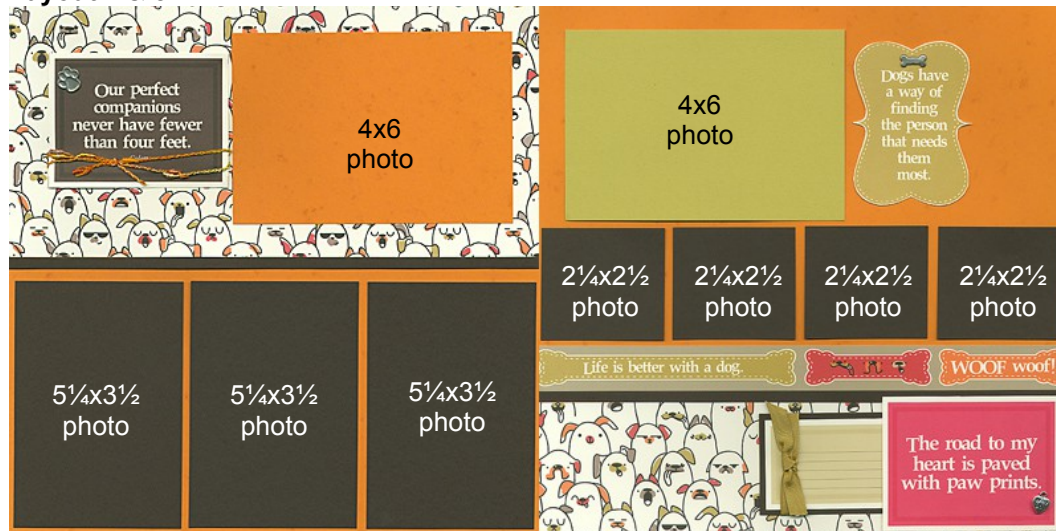

Layout 7 & 8

- (2) 12x12 Orange Plains (LB & RB)
- 5.75x12 Ivory Dog Print
- 3.25x12 Ivory Dog Print
- (3) 3.75x5.5 Brown Plains
- (2) .25x12 Brown Plains
- (4) 2.5x2.75 Brown Plains
- 2.25x3.25 Brown Plain
- 4.25x6.25 Orange Photo Mat
- 4.25x6.25 Green Photo Mat
- Ivory Cutaparts
- Multi-colored fiber
- Green Grosgrain Ribbon
- Paw Print and Dog Bone Brads
- Silver Heart Charm