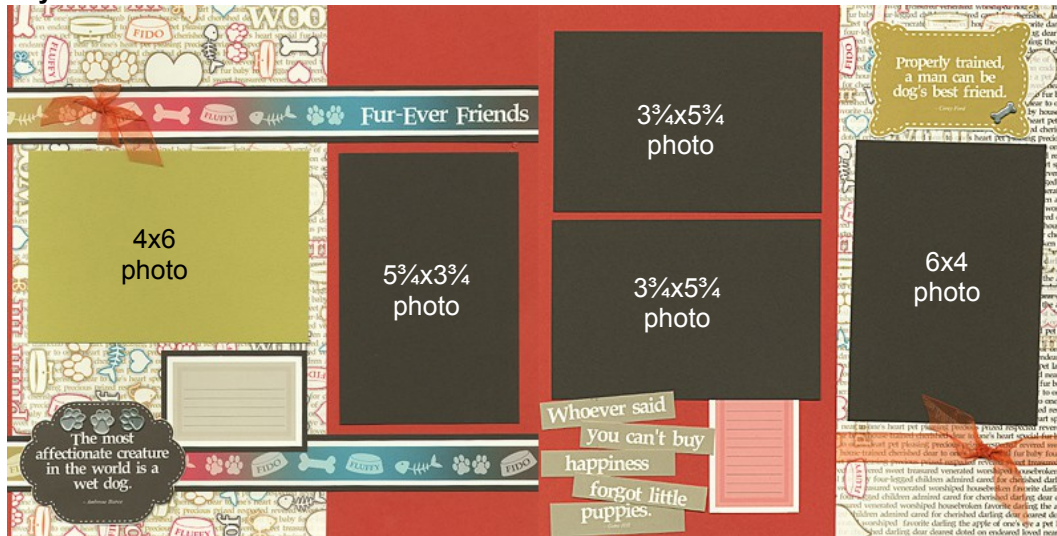

Two Ivory cutaparts can be used as art panels for optional greeting cards.

Paper Trimming Instructions

12x12 Ivory Text Print

12x12 Ivory Dog Print

1. Place one 12x12 Ivory Text Print right side up into the trimmer; cut at 7”.

2. Place one 12x12 Ivory Dog Print into the trimmer as shown in the diagram; trim at 9 and 5.75”.

12x12 Brown Plain

12x12 Brown Plain

3. Trim one 12x12 Brown Plain at 11.75, 11.5 and 6”. Cut the 6x12 horizontally at 8 and 4”. Trim the 5.5x12 horizontally at 11.25, 7.5 and 3.75”.

4. Cut one 12x12 Brown Plain at 10.75, 9.5, 8.25, 7, 5.75 and 3.25”. Trim the 3.25x12 horizontally at 11.25, 9, 6.75, 4.5 and 2.25”. Cut the 2.5x12 horizontally at 11, 8.25, 5.5 and 2.75”.

Layout 1 & 2

- (2) 12x12 Dk. Orange Plains (LB & RB)
- 7x12 Ivory Text Print
- 5x12 Ivory Text Print
- (2) 1.25x12 Brown Plains
- 2.25x3.25 Brown Plain
- (3) 4x6 Brown Plains
- 4.25x6.25 Green Photo Mat
- 4.25x6.25 Brown Photo Mat
- Ivory Cutaparts
- Orange Chiffon Ribbon
- (3) Paw Print Brads
- Dog Bone Brad