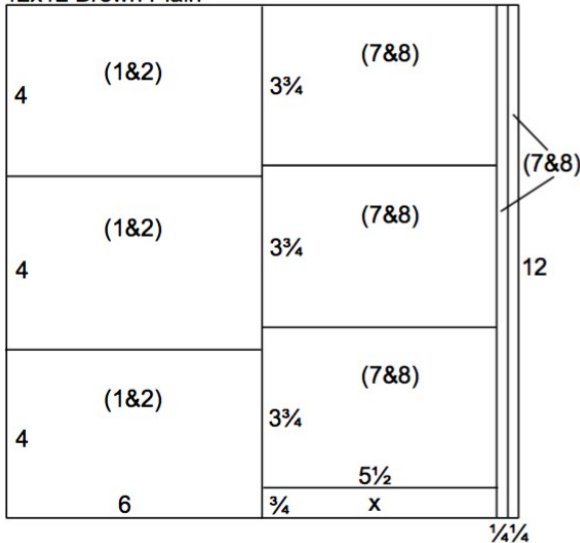

RB = Right Base Page

Preparation:

Trim the Ivory Printed Cutaparts into sections as indicated by the artwork.

If you do not have an item to complete the layout as shown, simply omit or substitute the item.

Two Ivory cutaparts can be used as art panels for optional greeting cards.

Paper Trimming Instructions

12x12 Ivory Text Print

12x12 Ivory Dog Print

1. Place one 12x12 Ivory Text Print right side up into the trimmer; cut at 7”.

2. Place one 12x12 Ivory Dog Print into the trimmer as shown in the diagram; trim at 9 and 5.75”.

12x12 Brown Plain

12x12 Brown Plain

3. Trim one 12x12 Brown Plain at 11.75, 11.5 and 6”. Cut the 6x12 horizontally at 8 and 4”. Trim the 5.5x12 horizontally at 11.25, 7.5 and 3.75”.

4. Cut one 12x12 Brown Plain at 10.75, 9.5, 8.25, 7, 5.75 and 3.25”. Trim the 3.25x12 horizontally at 11.25, 9, 6.75, 4.5 and 2.25”. Cut the 2.5x12 horizontally at 11, 8.25, 5.5 and 2.75”.

Layout 1 & 2