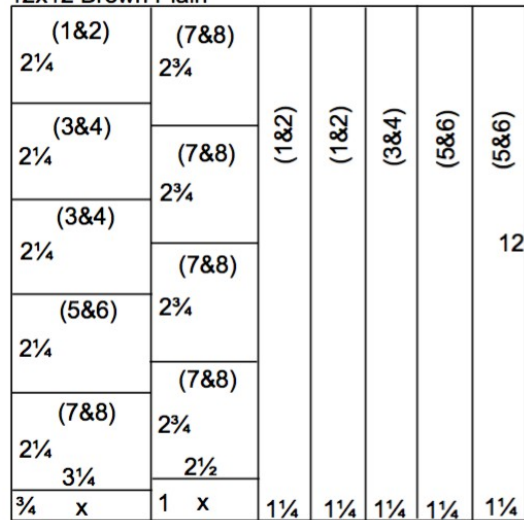

Two Ivory cutaparts can be used as art panels for optional greeting cards.

Paper Trimming Instructions

12x12 Ivory Text Print

12x12 Ivory Dog Print

1. Place one 12x12 Ivory Text Print right side up into the trimmer; cut at 7”.

2. Place one 12x12 Ivory Dog Print into the trimmer as shown in the diagram; trim at 9 and 5.75”.

12x12 Brown Plain

12x12 Brown Plain

3. Trim one 12x12 Brown Plain at 11.75, 11.5 and 6”. Cut the 6x12 horizontally at 8 and 4”. Trim the 5.5x12 horizontally at 11.25, 7.5 and 3.75”.