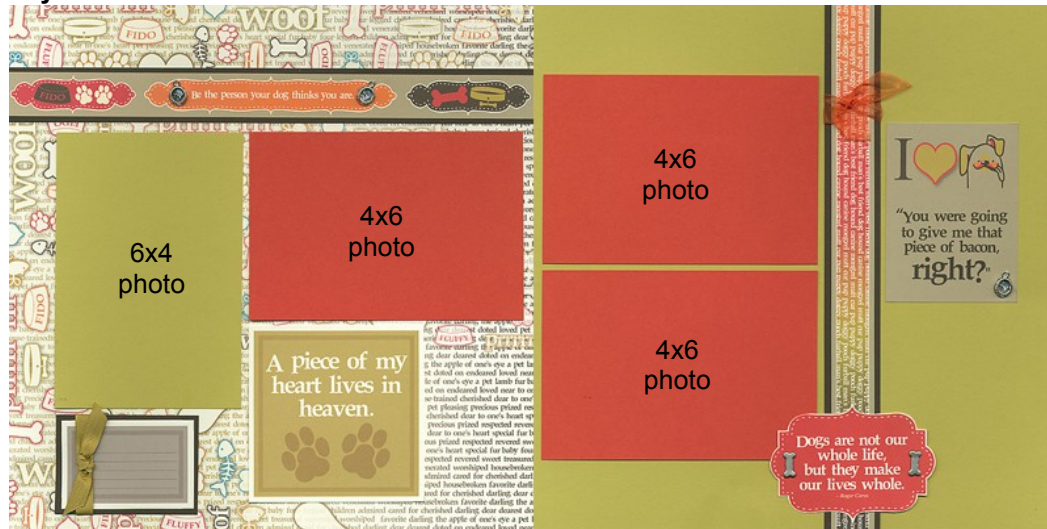

4. Cut one 12x12 Brown Plain at 10.75, 9.5, 8.25, 7, 5.75 and 3.25”. Trim the 3.25x12 horizontally at 11.25, 9, 6.75, 4.5 and 2.25”. Cut the 2.5x12 horizontally at 11, 8.25, 5.5 and 2.75”.

Layout 1 & 2

- (2) 12x12 Dk. Orange Plains (LB & RB)
- 7x12 Ivory Text Print
- 5x12 Ivory Text Print
- (2) 1.25x12 Brown Plains
- 2.25x3.25 Brown Plain
- (3) 4x6 Brown Plains
- 4.25x6.25 Green Photo Mat
- 4.25x6.25 Brown Photo Mat
- Ivory Cutaparts
- Orange Chiffon Ribbon
- (3) Paw Print Brads
- Dog Bone Brad

Layout 3 & 4

- 12x12 Green Plain (LB)
- 12x12 Ivory Dog Print (RB)
- 3x12 Ivory Dog Print
- 1.25x12 Brown Plain
- (2) 2.25x3.25 Brown Plains
- (2) 4.25x6.25 Orange Photo Mats
- (2) 4.25x6.25 Brown Photo Mats
- Ivory Cutaparts
- 4x4 Ivory Cutapart: "Great Language" (Plain Side)
- Green Grosgrain Ribbon
- Silver Dog Bowl and Heart Charms

Layout 5 & 6

- 12x12 Ivory Text Print (LB)
- 12x12 Green Plain (RB)
- (2) 1.25x12 Brown Plains
- 2.25x3.25 Brown Plain
- (3) 4.25x6.25 Dk. Orange Photo Mats
- 4.25x6.25 Green Photo Mat
- Ivory Cutaparts
- Orange Chiffon Ribbon
- Green Grosgrain Ribbon
- (2) Dog Bone Brads
- (3) Silver Dog Bowl Charms